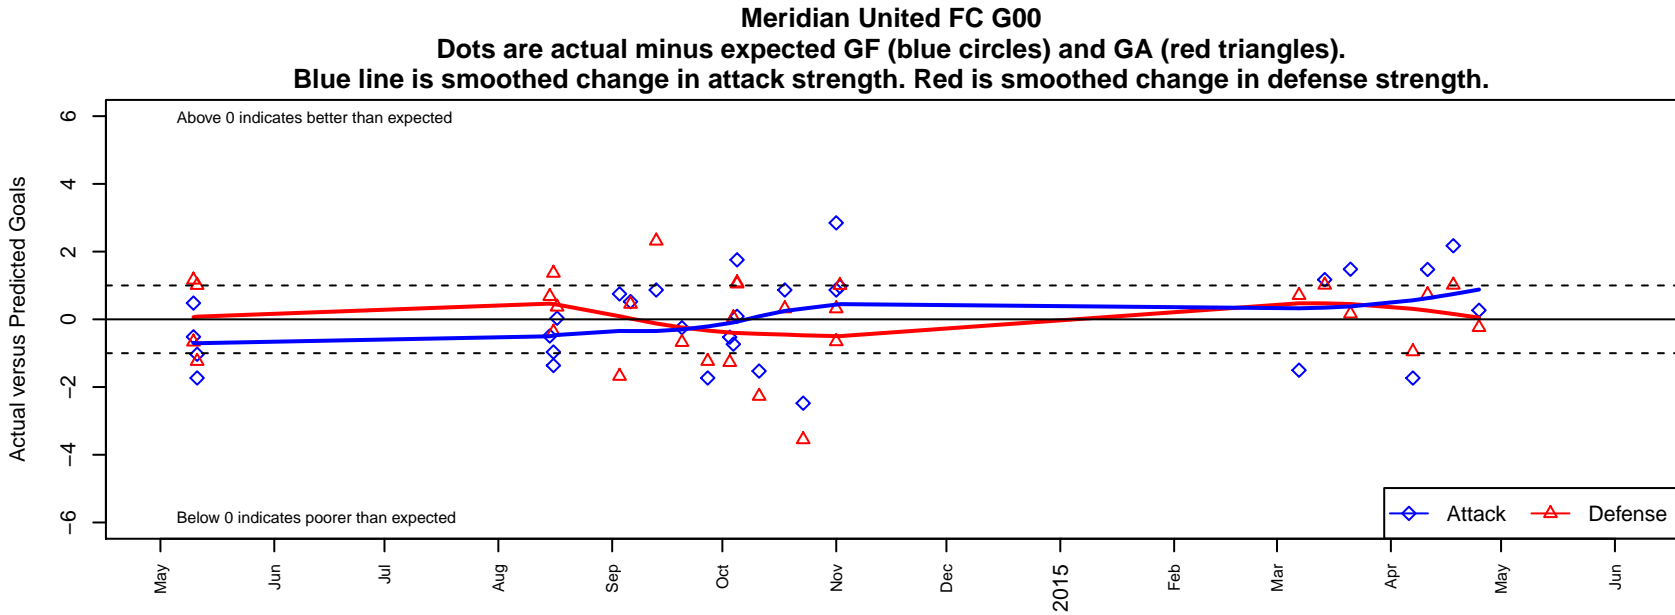

**attack and defense variance (black dot)
relative to other teams
and top 10 in region**

**attack and defense rating
relative to others at age
and all opponents in last 13 months**

Meridian United FC G00

, ID
G00 total strength=1222
attack=5.06 defense=3.68
fall league = Idaho D3 A U14
spr league = Spr Idaho D3 A U14
notes= Tooley 2013

alt names used:
MERIDIAN UNITEDPREMIER
MERIDIAN UNITED PREMIER (ID)
Meridian United FC
MERIDIAN UNITED FC
Meridian United FC
MERIDIAN UNITED PREMIER

Venues played:
2014 HotShot – Gold U13
2014 Mt Hood Challenge U14
2014 Idaho D3 A U14
2014 GEM State Challenge U14G East U14
2014 FC Nova Fall Showcase U14G King
2014 Spr Idaho D3 A U14